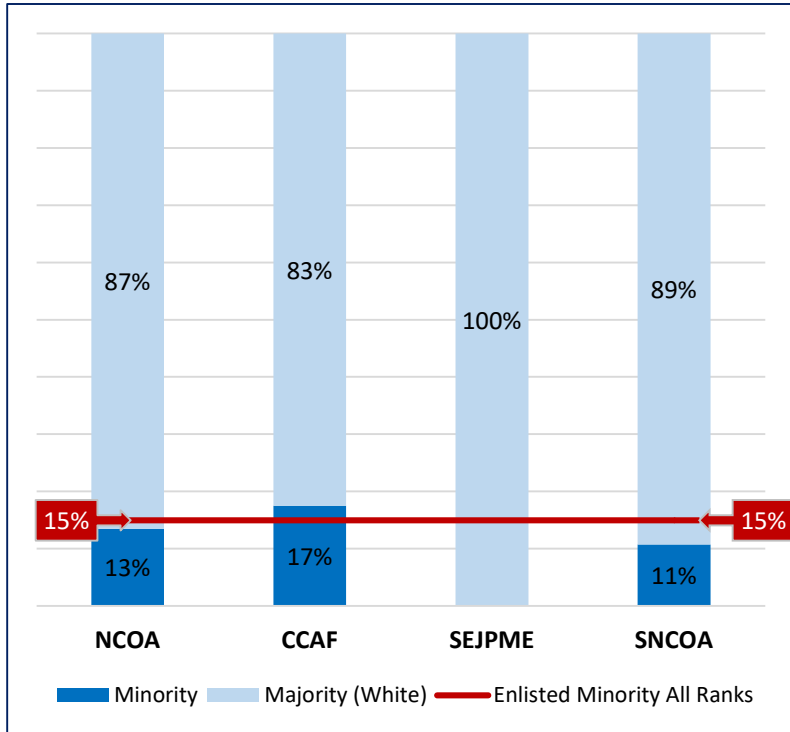

ANG Enlisted PME

State: Colorado

RACE

	NCOA	CCAF	SEJPME	SNCOA
Minority	42	82	0	6
Majority (White)	270	387	2	50
Total	312	469	2	56