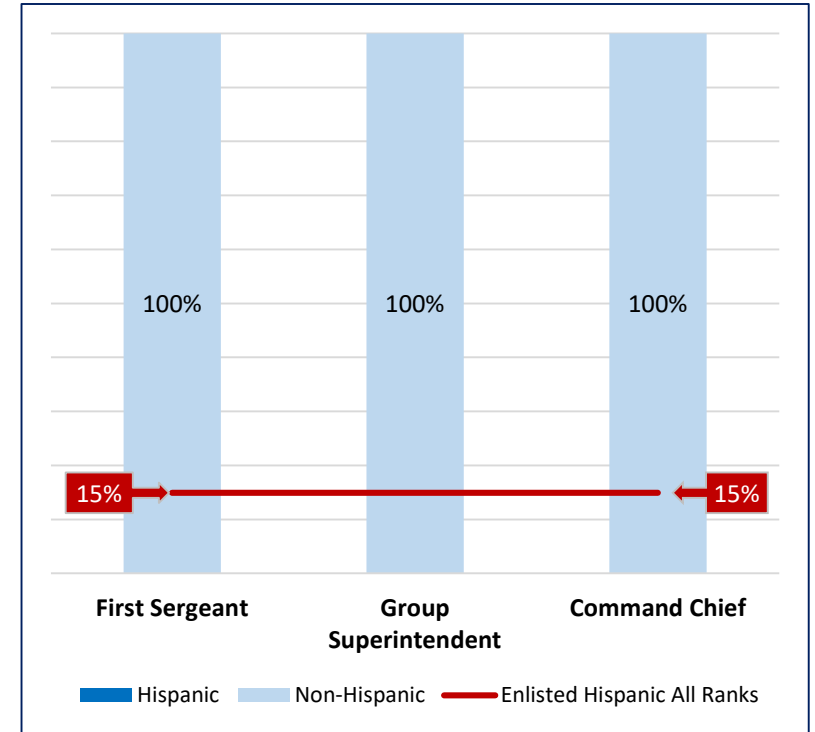

ETHNICITY

	First Sergeant	Group Superintendent	Command Chief
Hispanic	0	0	0
Non-Hispanic	11	3	1
Total	11	3	1