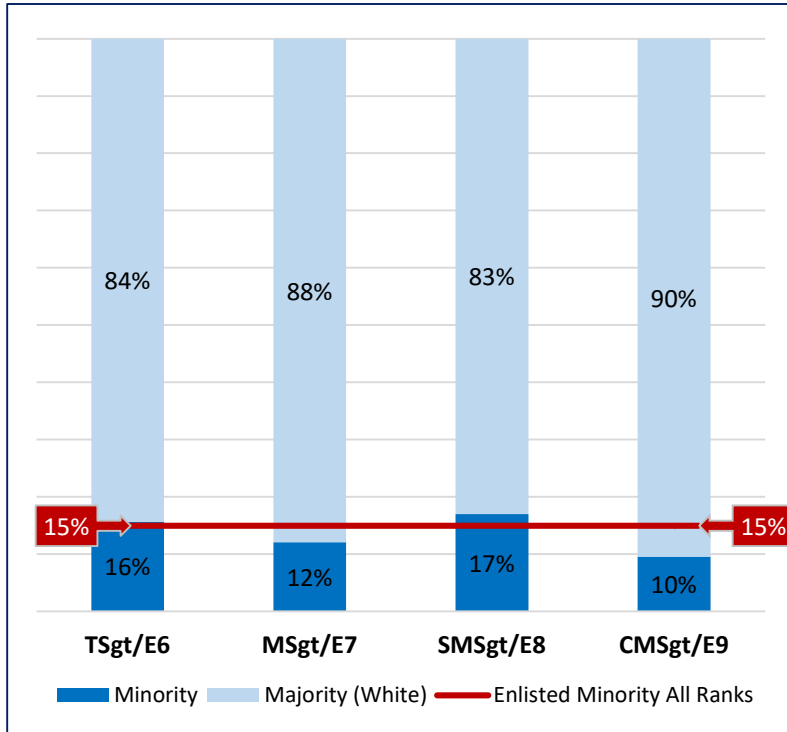

ANG Senior NCO Representation

State: Colorado

RACE

	TSgt/E6	MSgt/E7	SMSgt/E8	CMSgt/E9
Minority	61	23	9	2
Majority (White)	329	168	44	19
Total	390	191	53	21