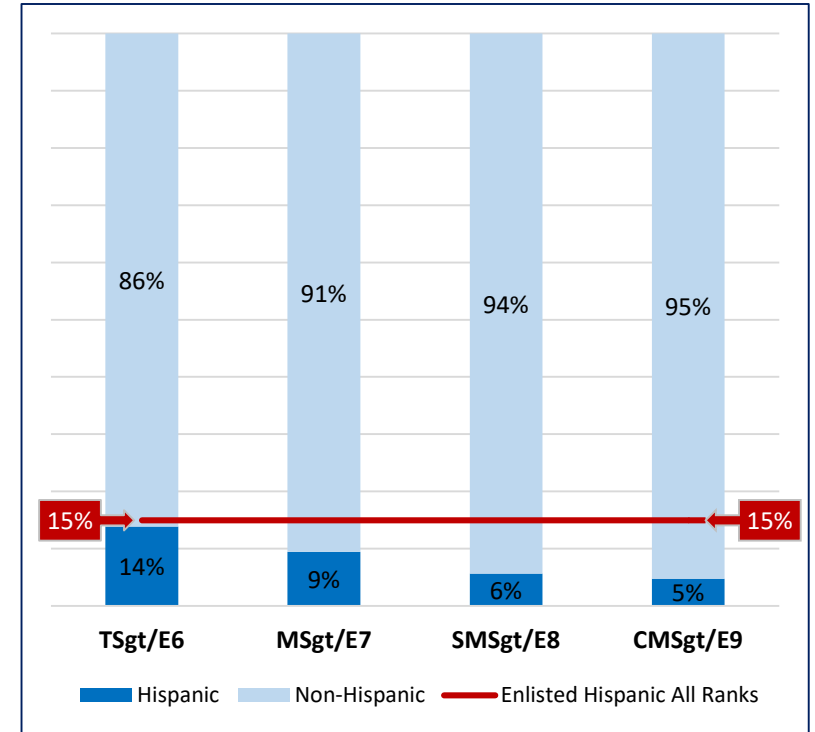

ETHNICITY

	TSgt/E6	MSgt/E7	SMSgt/E8	CMSgt/E9
Hispanic	54	18	3	1
Non-Hispanic	336	173	50	20
Total	390	191	53	21