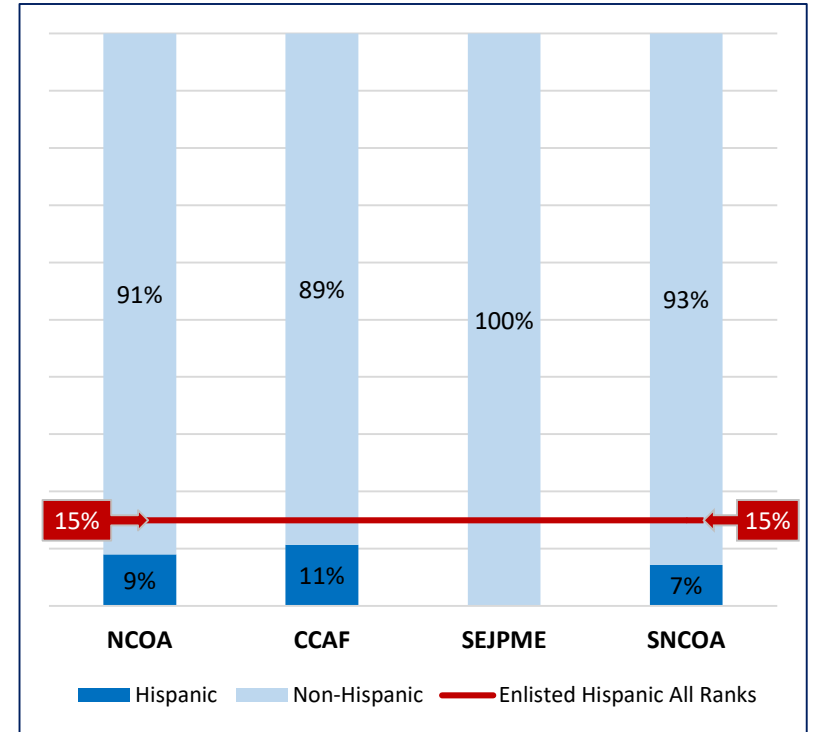

ETHNICITY

	NCOA	CCAF	SEJPME	SNCOA
Hispanic	28	50	0	4
Non-Hispanic	284	419	2	52
Total	312	469	2	56