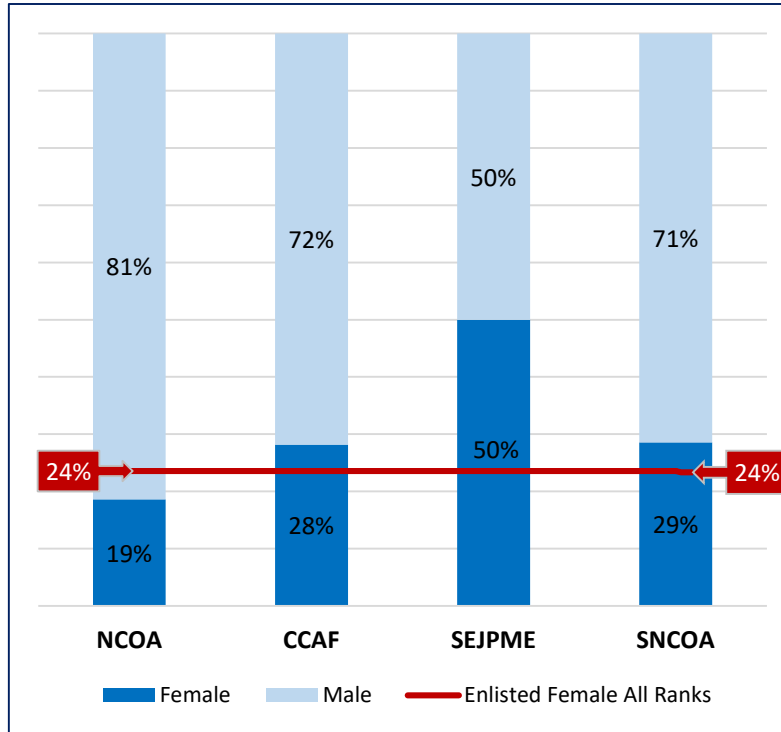

GENDER

	NCOA	CCAF	SEJPME	SNCOA
Female	58	132	1	16
Male	254	337	1	40
Total	312	469	2	56