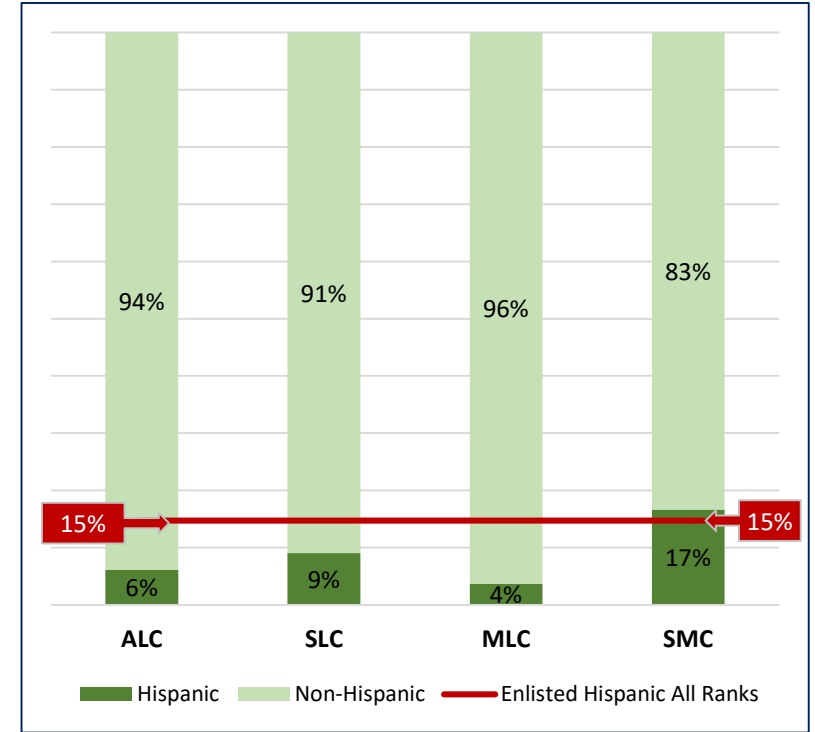

## State: Colorado

### RACE

	ALC	SLC	MLC	SMC
Minority	40	30	6	2
Majority (White)	285	180	21	10
Total	325	210	27	12

### ETHNICITY

	ALC	SLC	MLC	SMC
Hispanic	20	19	1	2
Non-Hispanic	305	191	26	10
Total	325	210	27	12