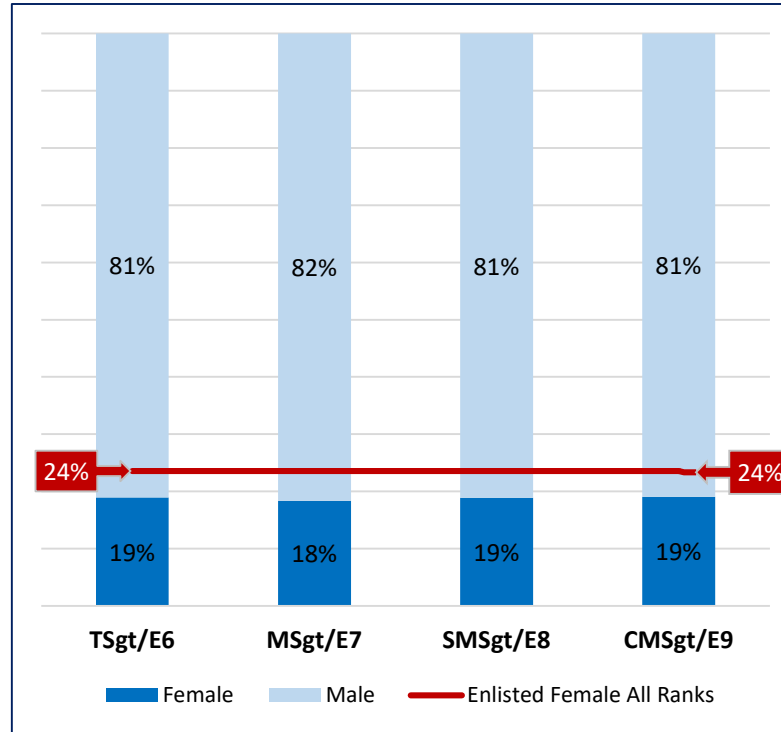

GENDER

	TSgt/E6	MSgt/E7	SMSgt/E8	CMSgt/E9
Female	74	35	10	4
Male	316	156	43	17
Total	390	191	53	21