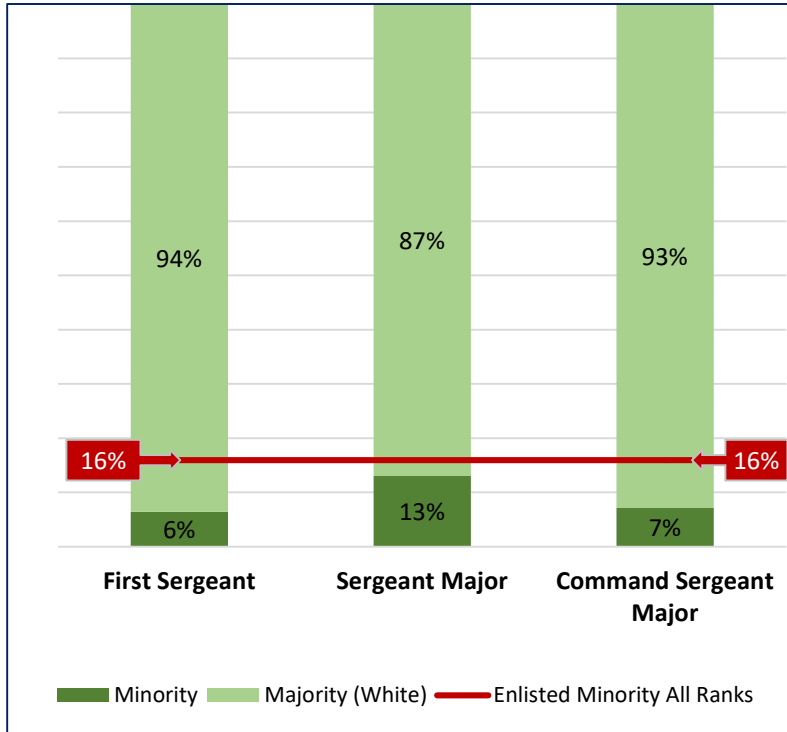

ARNG Enlisted Key Positions

State: Colorado

RACE

	First Sergeant	Sergeant Major	Command Sergeant Major
Minority	2	2	1
Majority (White)	29	13	13
Total	31	15	14