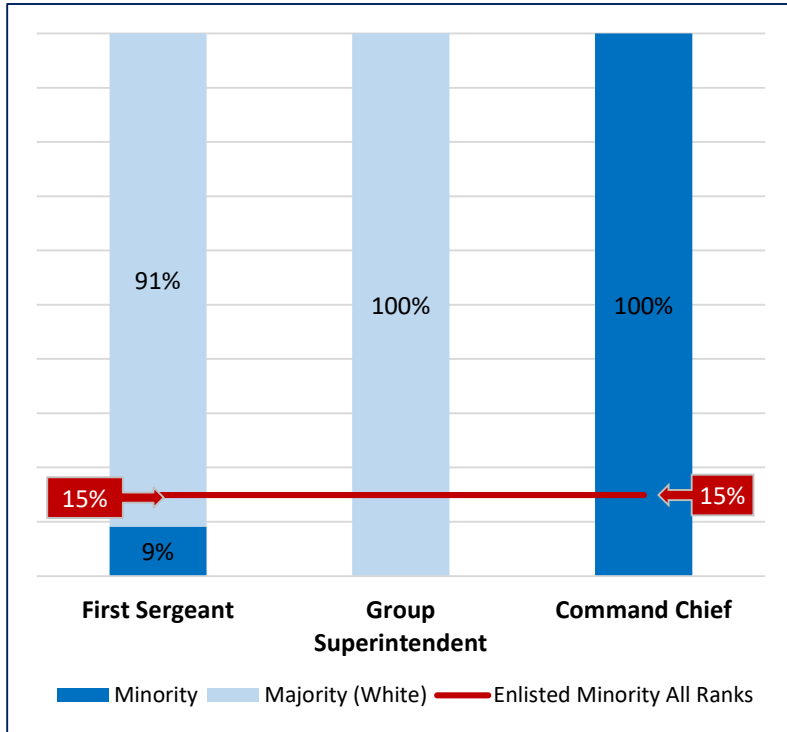

ANG Enlisted Key Positions State: Colorado

RACE

	First Sergeant	Group Superintendent	Command Chief
Minority	1	0	1
Majority (White)	10	3	0
Total	11	3	1