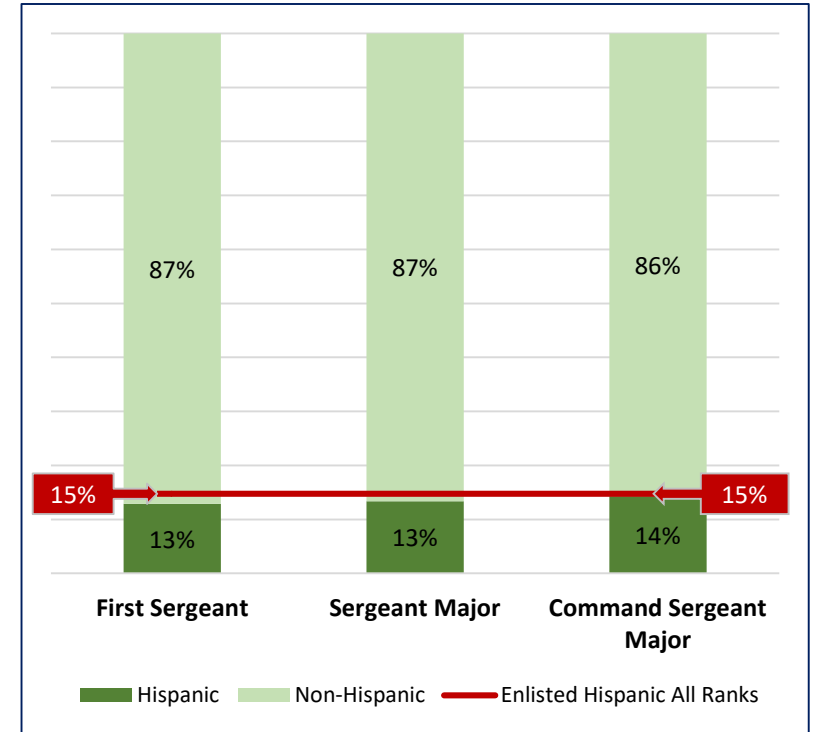

ETHNICITY

	First Sergeant	Sergeant Major	Command Sergeant Major
Hispanic	4	2	2
Non-Hispanic	27	13	12
Total	31	15	14