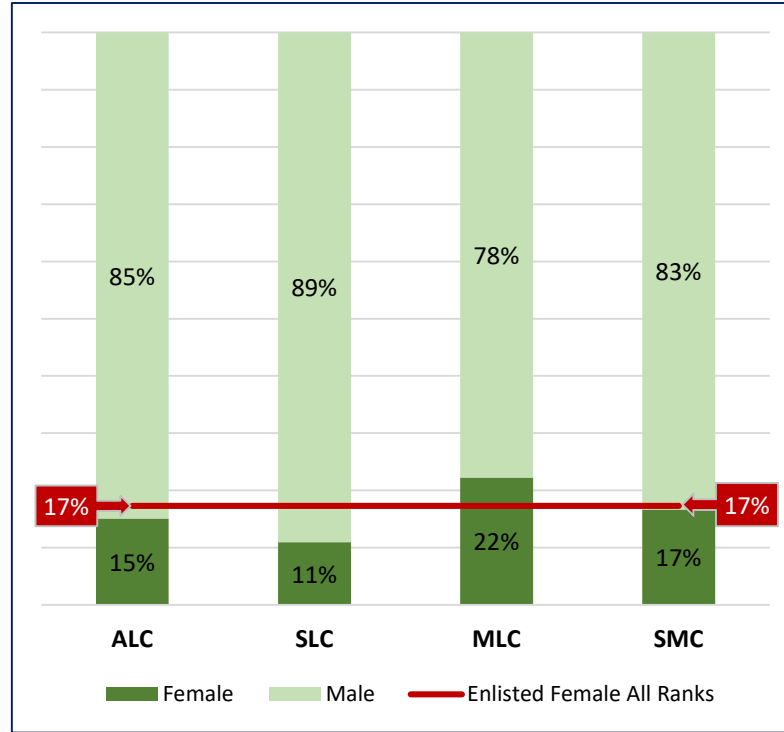

GENDER

	ALC	SLC	MLC	SMC
Female	49	23	6	2
Male	276	187	21	10
Total	325	210	27	12