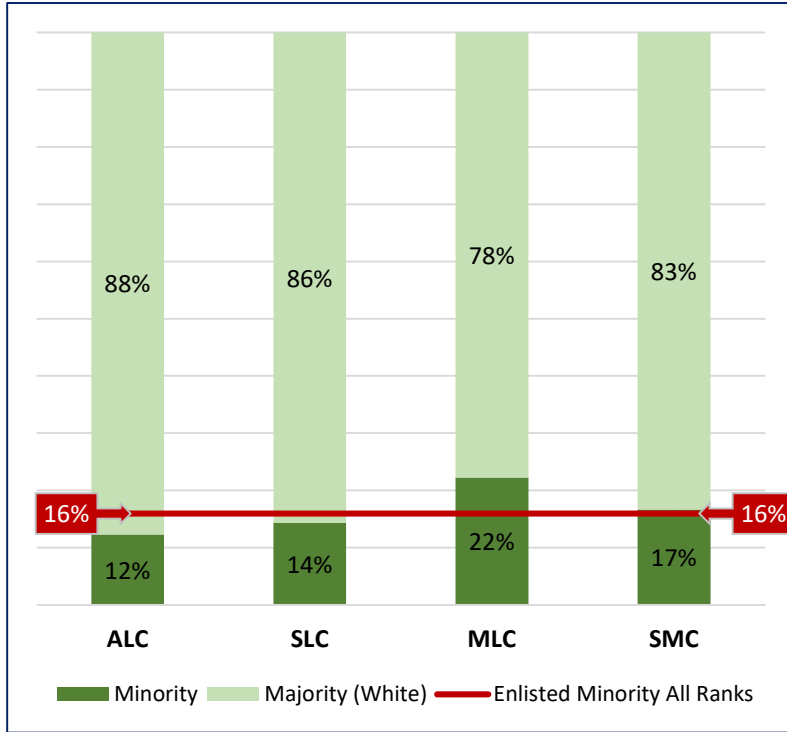

ARNG Enlisted PME

State: Colorado

RACE

	ALC	SLC	MLC	SMC
Minority	40	30	6	2
Majority (White)	285	180	21	10
Total	325	210	27	12