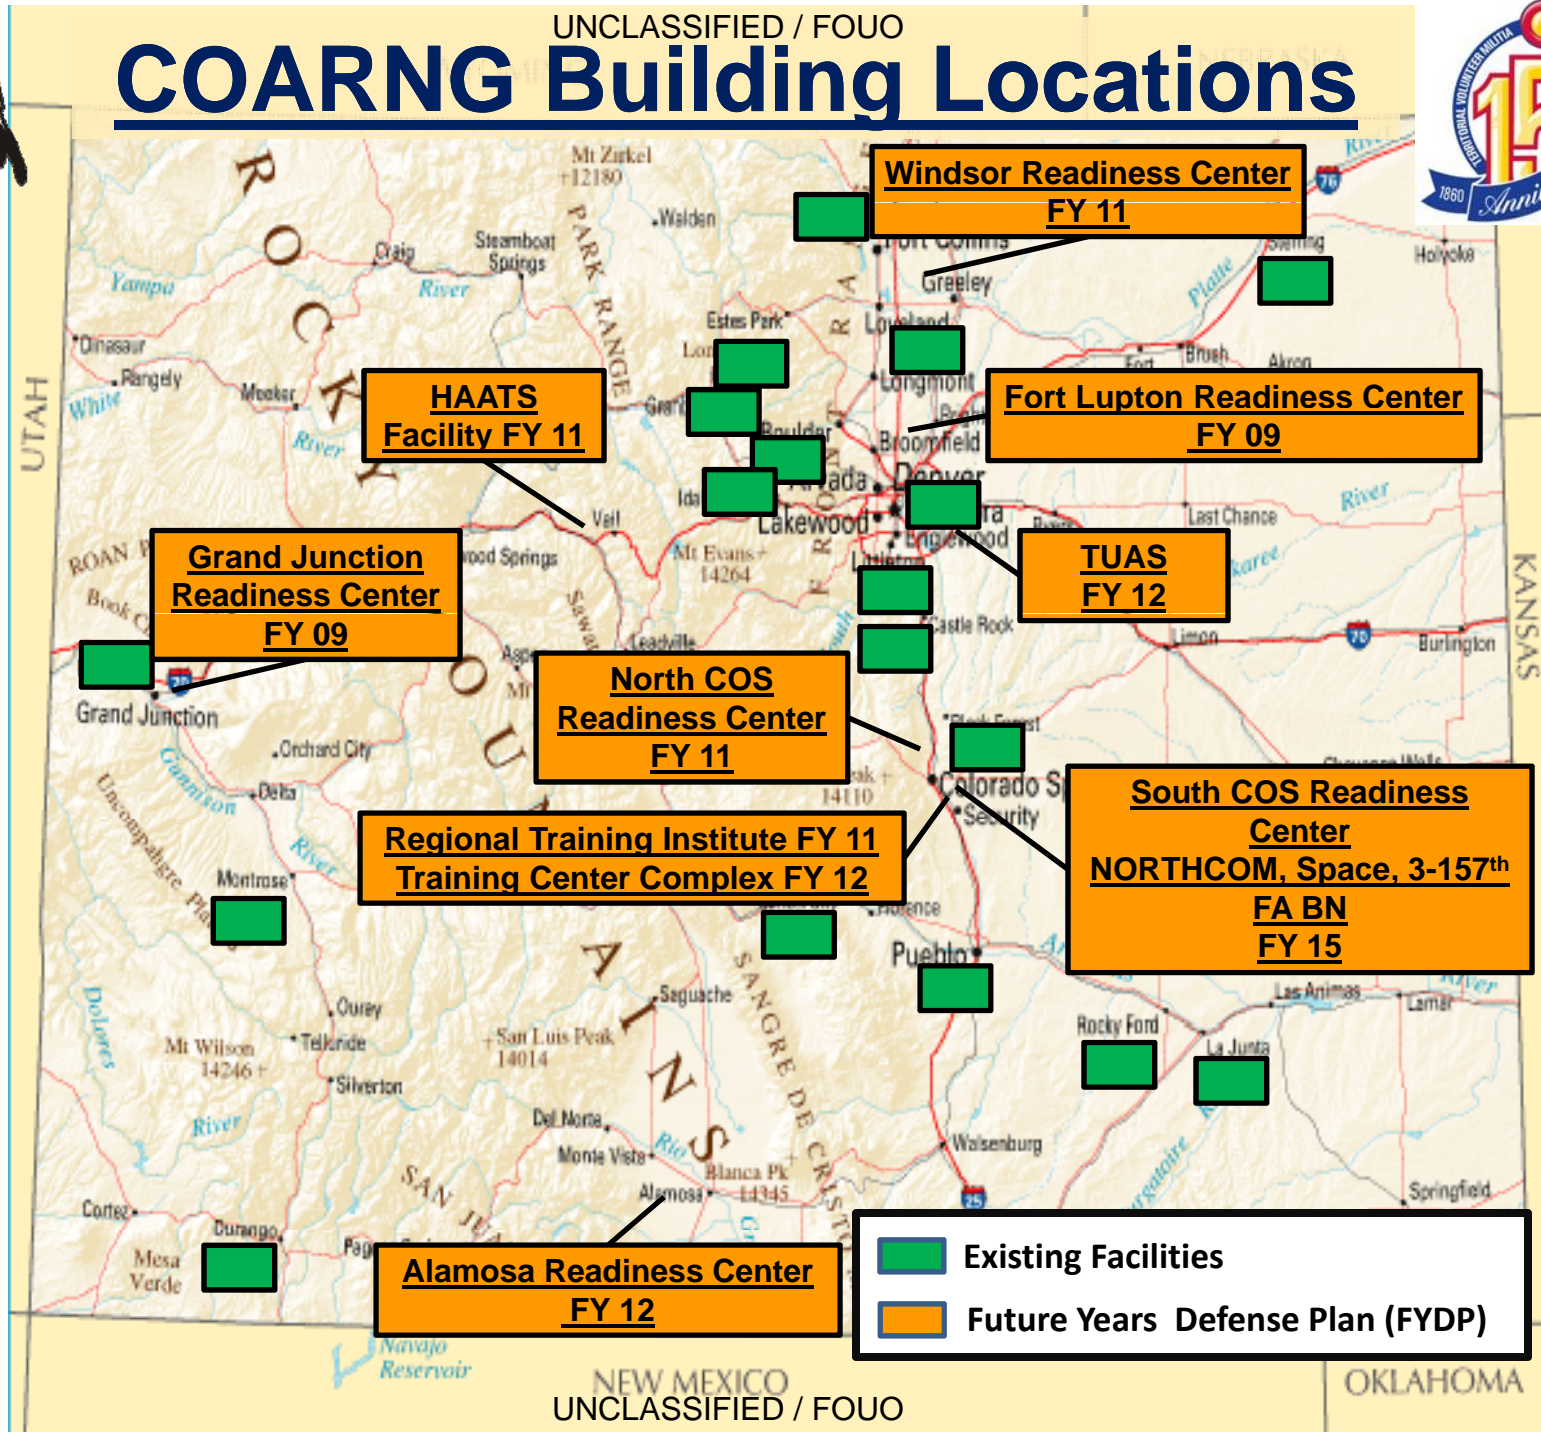

# COARNG Building Locations

**COARNG UNIT STATIONING**  
 Effective: 1 OCT 2009 – 1 OCT 2010

**Ft. Collins**  
1157th FSC

**Windsor**  
(FUTURE BUILD)

**FT Lupton**  
B/1-157th IN

**Longmont**  
A/3-157th FA

**Firestone**  
B/147th BSB  
3650th MAINT  
CO  
FMS 1  
CSMS

**Sterling**  
DET 1/A/147th BSB  
FMS 10

**Boulder**  
HHC/147th BSB  
A/147th BSB (-)

**Denver**  
89th TRP CMD\*  
193rd MP BN (I/R)  
220th MP CO  
DET 1/928th ASMC  
DET 3, RSP\*  
SEL SVC SEC\*  
FMS 2  
RSP

**Watkins**  
HQ 5/19th SFG(A)  
SPT/ 5/19th SFG (A)  
AUG/5-19th  
FMS 7

**Golden (CGW)**  
USPFO Warehouse

**Aurora**  
540th NSC  
B/3-157th FA  
B/86th MI CO  
FMS 9

**Eagle/Gypsum**  
HAATS\*(36)

**Grand Junction**  
947th EN CO (-)  
C/1-157th IN  
FMS 3