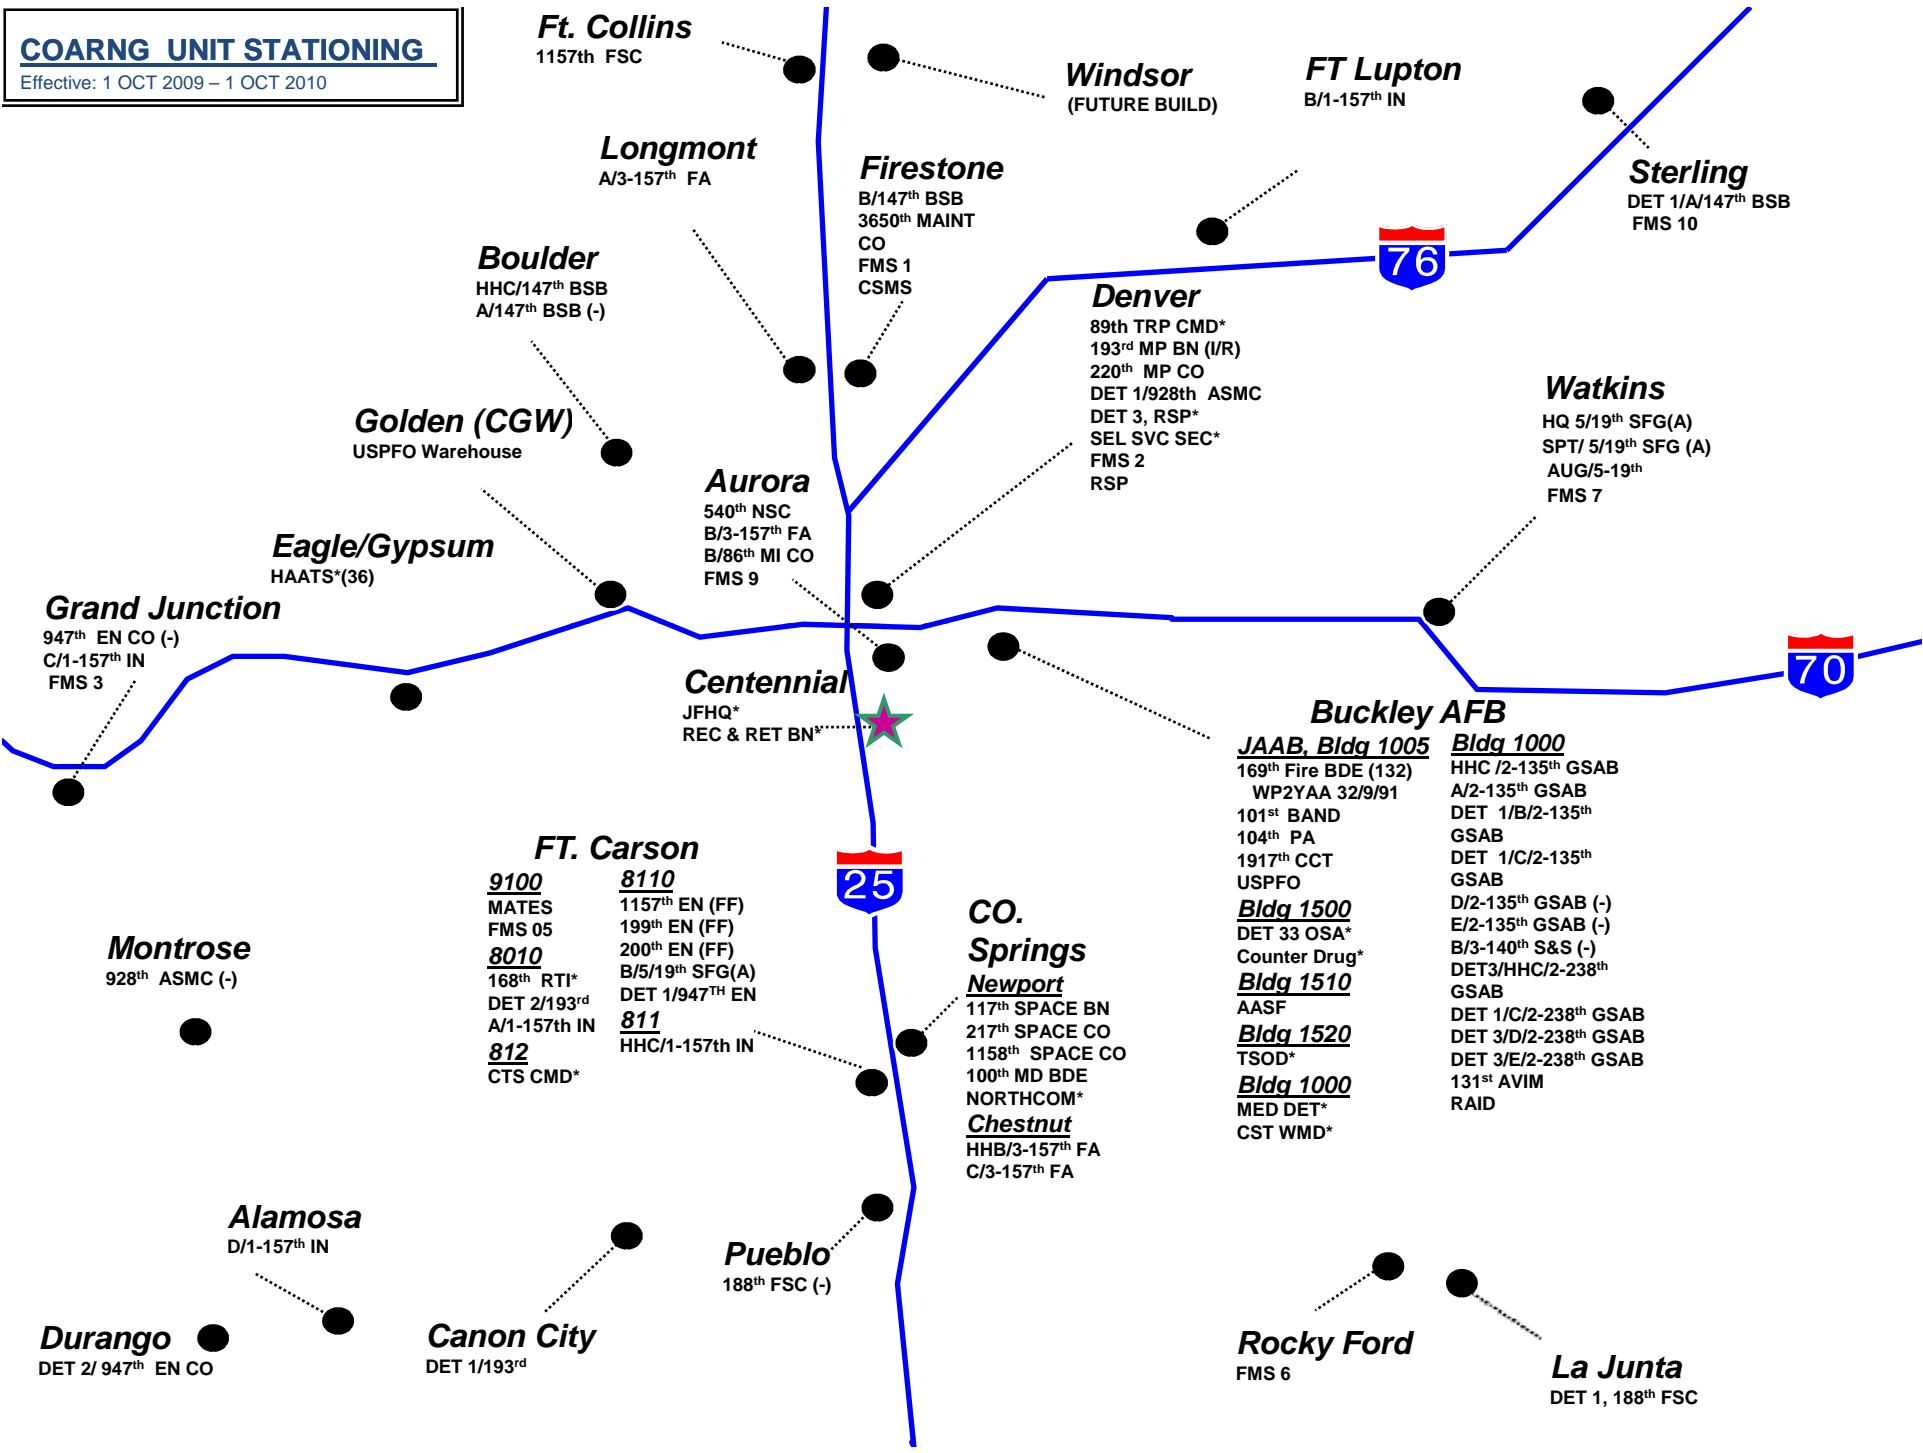

# COARNG Building Locations

**COARNG UNIT STATIONING**  
 Effective: 1 OCT 2009 – 1 OCT 2010

**Ft. Collins**  
1157th FSC

**Windsor**  
(FUTURE BUILD)

**FT Lupton**  
B/1-157th IN

**Longmont**  
A/3-157th FA

**Firestone**  
B/147th BSB  
3650th MAINT  
CO  
FMS 1  
CSMS

**Sterling**  
DET 1/A/147th BSB  
FMS 10

**Boulder**  
HHC/147th BSB  
A/147th BSB (-)

**Denver**  
89th TRP CMD\*  
193rd MP BN (I/R)  
220th MP CO  
DET 1/928th ASMC  
DET 3, RSP\*  
SEL SVC SEC\*  
FMS 2  
RSP